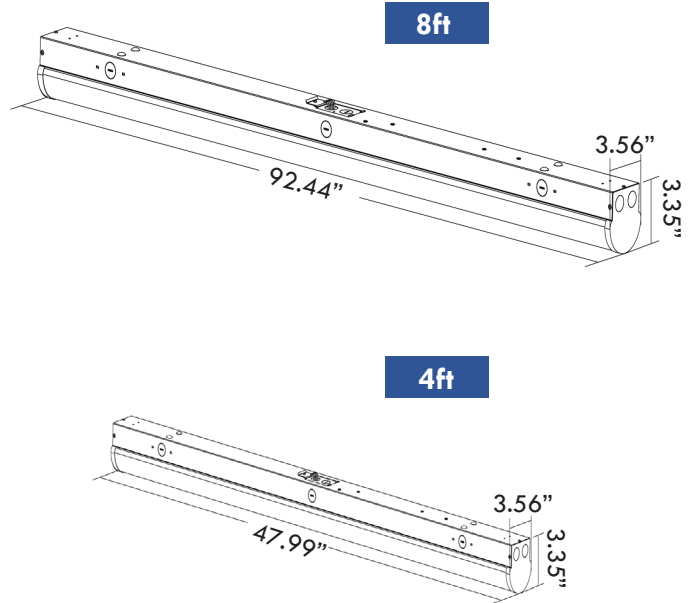

## DIMENSIONS

CARTON DIMENSIONS AND WEIGHT			
Model	Carton	Weight	PCS/BOX
4ft	50"x3.75"x3.75"	6 LBS	1 pcs
8ft	98"x3.75"x3.75"	15 LBS	1 pcs

PERFORMANCE DETAILS				4000K		5000K	
Form Factor	Catalog No.	Rated Wattage	Tested Wattage	Total Lumens	Efficacy LPW	Total Lumens	Efficacy LPW
4ft	ETH-LS-4-25W	25W	25W	3325 lm	133	3350 lm	134
4ft	ETH-LS-4-40W	40W	40W	5240 lm	131	5280 lm	132
8ft	ETH-LS-8-65W	65W	65W	8580 lm	132	8645 lm	133