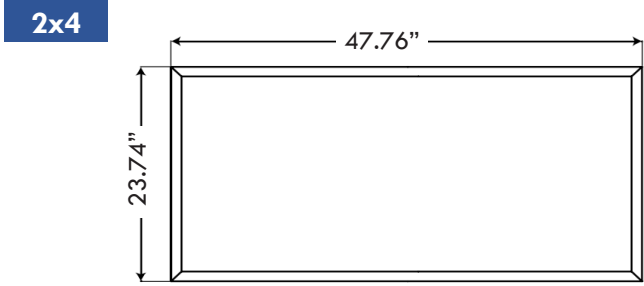

## ORDERING INFORMATION

Example: ETH-50W-126-28-TG-014000K

Nomenclature	Wattage	Form Factor	Housing Style	DLC Class	Color Temp.
<b>ETH</b>	<b>50W</b>	<b>126-28</b>	<b>TG</b>	<b>01</b>	<b>4000K</b>
ETH = Etherium	30W = 30W	66-28 = 2x2	TG - Single Step Frame	01 = Premium	4000K = 4000K
	50W = 50W	126-28 = 4x4	TT - Double Step Frame	02 = Standard	5000K = 5000K
	72W = 72W			09 = Standard	

## DIMENSIONS

CARTON DIMENSIONS AND WEIGHT			
Model	Carton	Weight	PCS/BOX
2x2	25.59" x 10.24" x 25.71"	52.47 LBS	6pcs
2x4	49.61" x 6.93" x 25.71"	63.93 LBS	4pcs

PERFORMANCE DETAILS				4000K		5000K	
Form Factor	Catalog No.	Rated Wattage	Tested Wattage	Total Lumens	Efficacy LPW	Total Lumens	Efficacy LPW
2x2	ETH-30W-66-28-TG-01	30W	30.1W	4214 lm	140	4244 lm	141
2x4	ETH-38W-126-28-TG-01	38W	38.5W	5083 lm	130	5219 lm	136
2x4	ETH-50W-126-28-TG-01	50W	50.2W	7000 lm	140	7078 lm	141
2x4	ETH-72W-126-28-TG-01	72W	72.4W	9471 lm	130	10100 lm	140