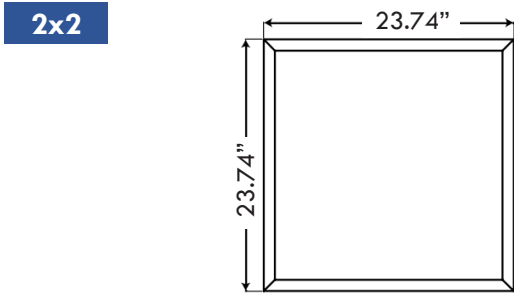

## ORDERING INFORMATION

Example: ETH-50W-126-28-TG-014000K

Nomenclature	Wattage	Form Factor	Housing Style	DLC Class	Color Temp.
<b>ETH</b>	<b>50W</b>	<b>126-28</b>	<b>TG</b>	<b>01</b>	<b>4000K</b>
ETH = Etherium	30W = 30W	66-28 = 2x2	TG - Single Step Frame	01 = Premium	4000K = 4000K
	50W = 50W	126-28 = 4x4	TT - Double Step Frame	02 = Standard	5000K = 5000K
	72W = 72W			09 = Standard	

## DIMENSIONS

CARTON DIMENSIONS AND WEIGHT			
Model	Carton	Weight	PCS/BOX
2x2	25.59" x 10.24" x 25.71"	52.47 LBS	6pcs
2x4	49.61" x 6.93" x 25.71"	63.93 LBS	4pcs

PERFORMANCE DETAILS				4000K		5000K	
Form Factor	Catalog No.	Rated Wattage	Tested Wattage	Total Lumens	Efficacy LPW	Total Lumens	Efficacy LPW
2x2	ETH-30W-66-28-TG-01	30W	30.1W	4214 lm	140	4244 lm	141
2x4	ETH-38W-126-28-TG-01	38W	38.5W	5083 lm	130	5219 lm	136
2x4	ETH-50W-126-28-TG-01	50W	50.2W	7000 lm	140	7078 lm	141
2x4	ETH-72W-126-28-TG-01	72W	72.4W	9471 lm	130	10100 lm	140